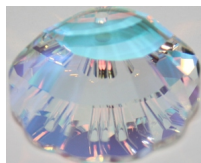

## Crystal AB Shell

Available in 16 & 28mm

Rating: Not Rated Yet

**Price**  
\$ 11.00

3-5 Days  
★ ★ ★

[Ask a question about this product](#)